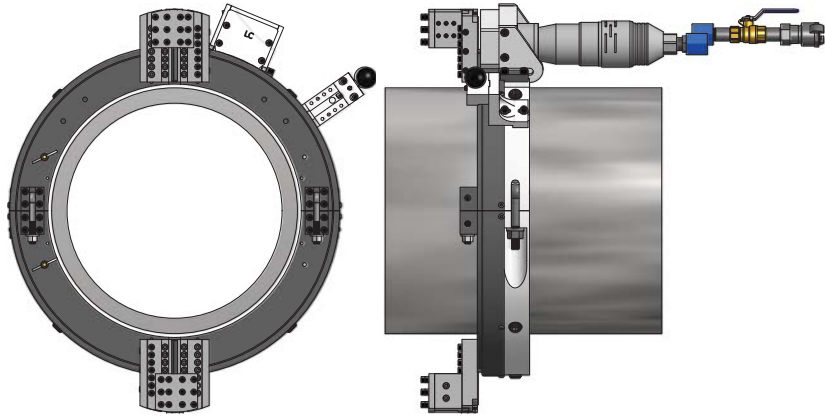

# CLAMSHELL DRIVE CONFIGURATIONS

MACTECH PORTABLE MACHINING SOLUTIONS

*Inline Drive*

*Right Angle Drive*

*Reversible Drive, Motor Rear*

*Reversible Drive, Motor Front*

**MACTECH**  
ON-SITE MACHINING SOLUTIONS