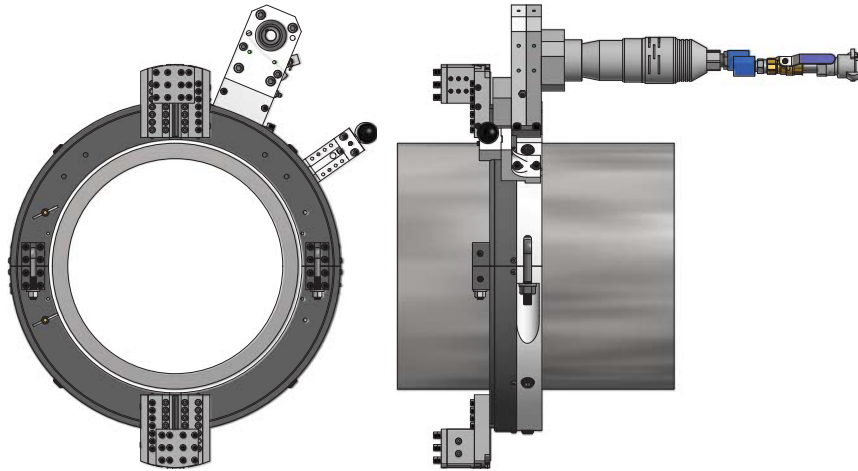

# CLAMSHELL DRIVE CONFIGURATIONS

MACTECH PORTABLE MACHINING SOLUTIONS

*Inline Drive*

*Right Angle Drive*

*Reversible Drive, Motor Rear*

*Reversible Drive, Motor Front*

**MACTECH**  
ON-SITE MACHINING SOLUTIONS