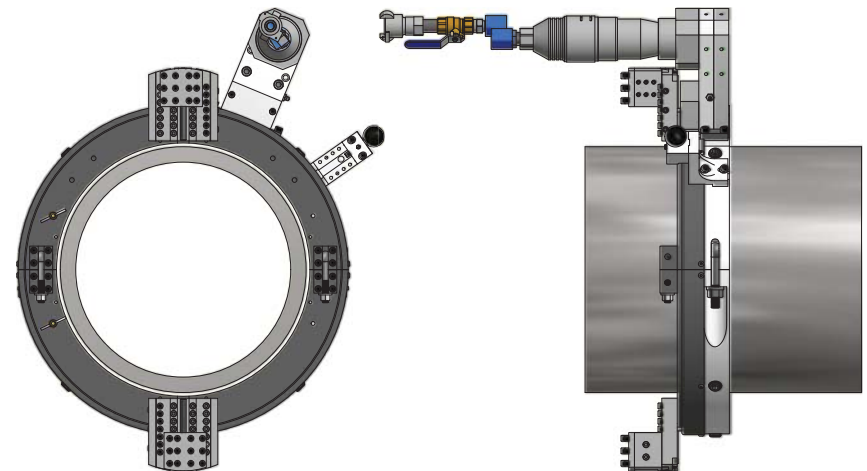

# CLAMSHELL DRIVE CONFIGURATIONS

MACTECH PORTABLE MACHINING SOLUTIONS

*Inline Drive*

*Right Angle Drive*

*Reversible Drive, Motor Rear*

*Reversible Drive, Motor Front*

**MACTECH**  
ON-SITE MACHINING SOLUTIONS