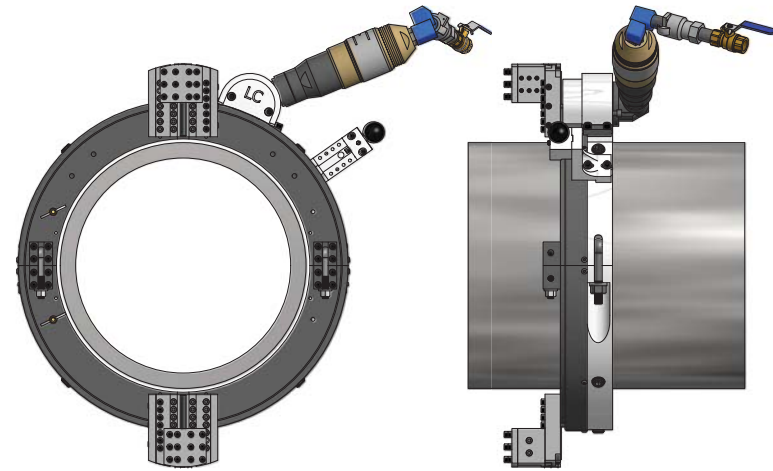

# CLAMSHELL DRIVE CONFIGURATIONS

MACTECH PORTABLE MACHINING SOLUTIONS

*Inline Drive*

*Right Angle Drive*

*Reversible Drive, Motor Rear*

*Reversible Drive, Motor Front*

**MACTECH**  
ON-SITE MACHINING SOLUTIONS