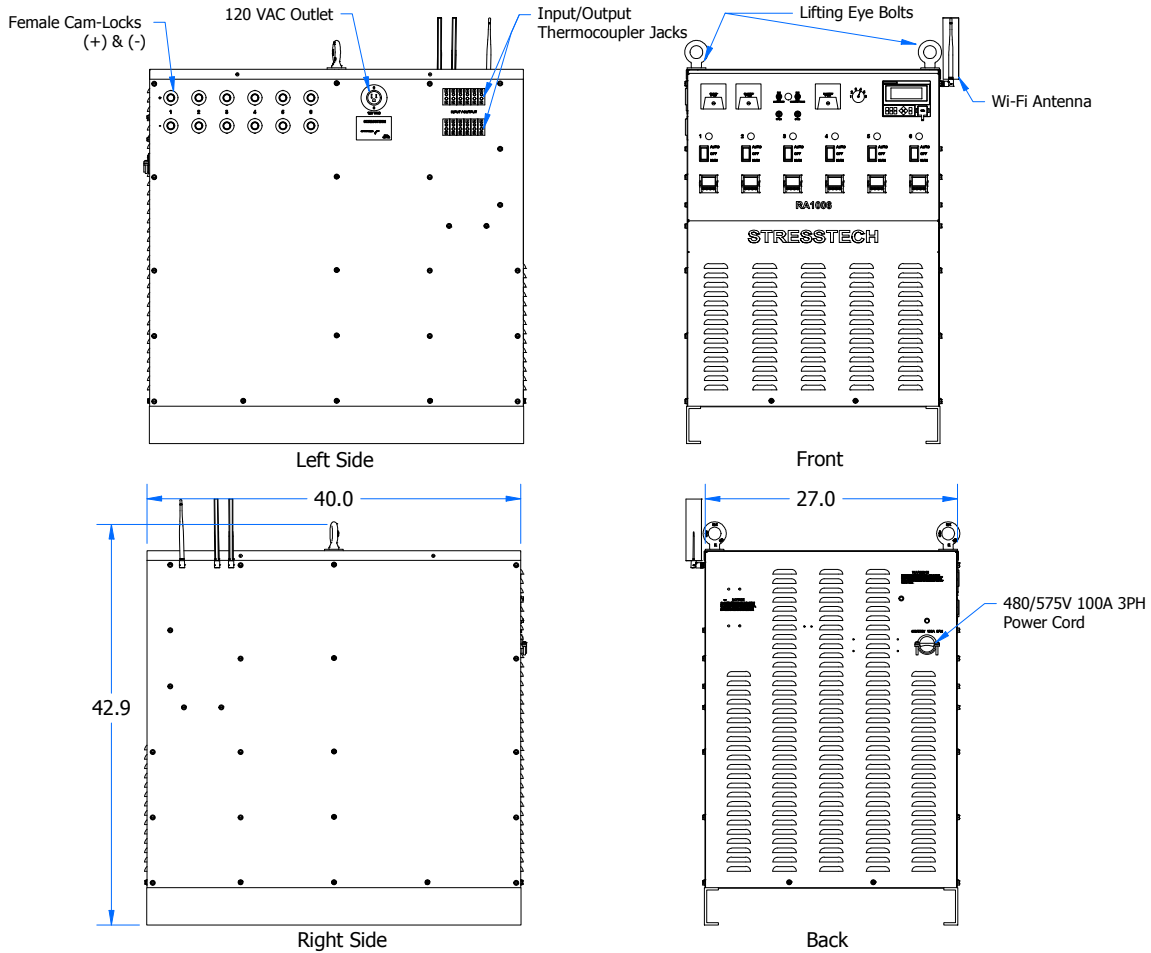

RA1006

REMOTE ACCESS STRESS CONSOLE

MACTECHONSITE.COM/STRESSTECH

All dimensions are for reference and may be subject to change without notice. Machine performance is subject to application and operator capability; please discuss your requirements directly with a Mactech sales representative. All information given and all sales made by Mactech Inc. are subject to their terms and conditions.