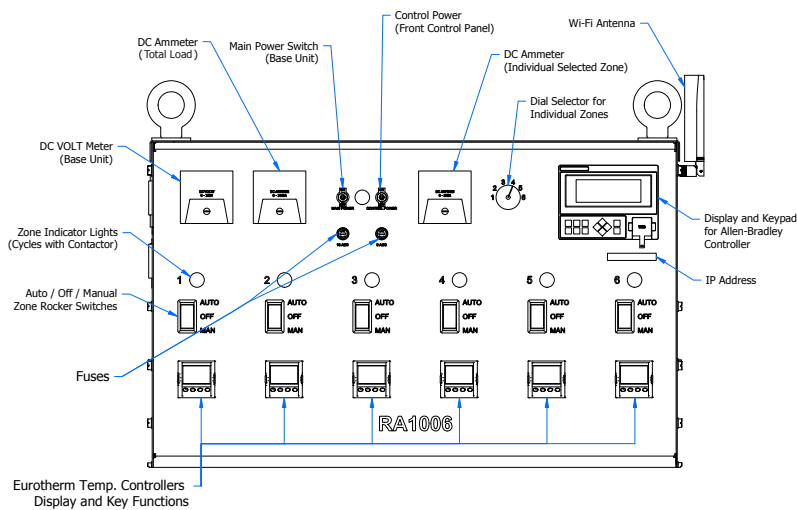

STRESSTECH

HEAT TREATING

RA 1006

REMOTE ACCESS STRESS CONSOLE

MACTECHONSITE.COM/STRESSTECH

PRODUCT DESCRIPTION

The Stresstech RA1006 is a Stress Relieving Console that provides total flexibility for the user with both local or remote control options. Complete operational control can be conducted via a Laptop Terminal that connects to the console with wi-fi or cellular signal. The RA1006 consists of six 300 amp contactors with six temperature controllers to manage the rate of heating and cooling in a range of 0-2000°F. The RA1006 also has a 0-500 and a 0-1000 DC ammeter to aid in monitoring the current supplied to the heating elements being used. (Each element will use approximately 50 amps @ 80 DC volts)

RA1006

REMOTE ACCESS STRESS CONSOLE

MACTECHONSITE.COM/STRESSTECH

All dimensions are for reference and may be subject to change without notice. Machine performance is subject to application and operator capability; please discuss your requirements directly with a Mactech sales representative. All information given and all sales made by Mactech Inc. are subject to their terms and conditions.