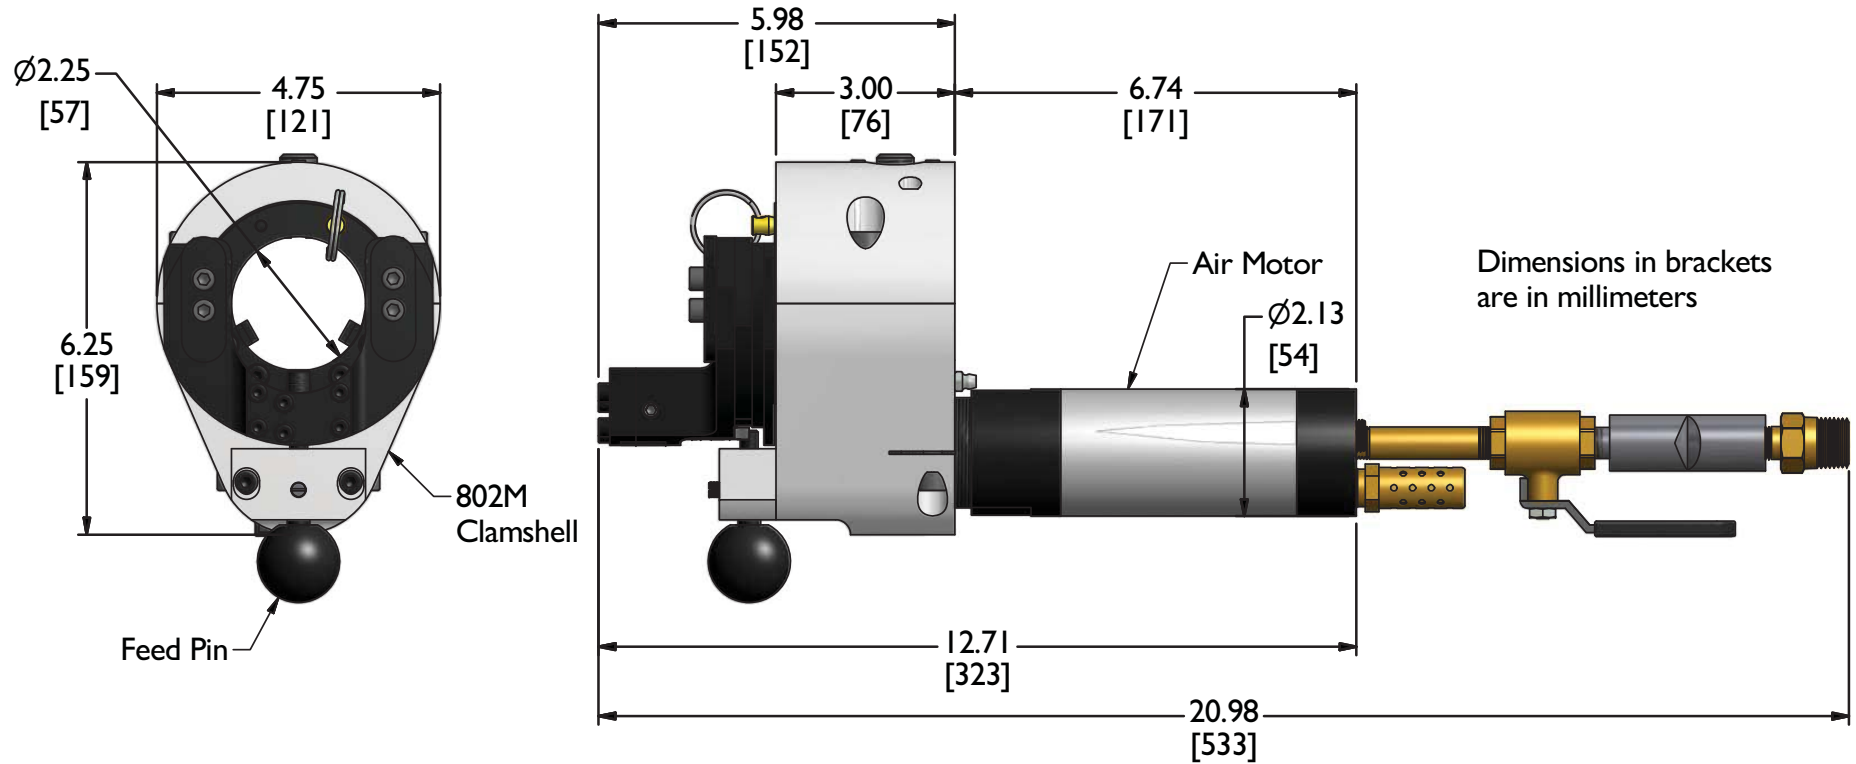

802M CLAMSHELL DIMENSIONS

MACTECH PORTABLE MACHINING SOLUTIONS

Mactech, Inc. • 4079 Pepin Ave. • Red Wing, MN 55066
PH: 651-388-7117 • TOLL FREE: 800-328-1488 • FAX: 651-388-0337 • www.mactechonsite.com