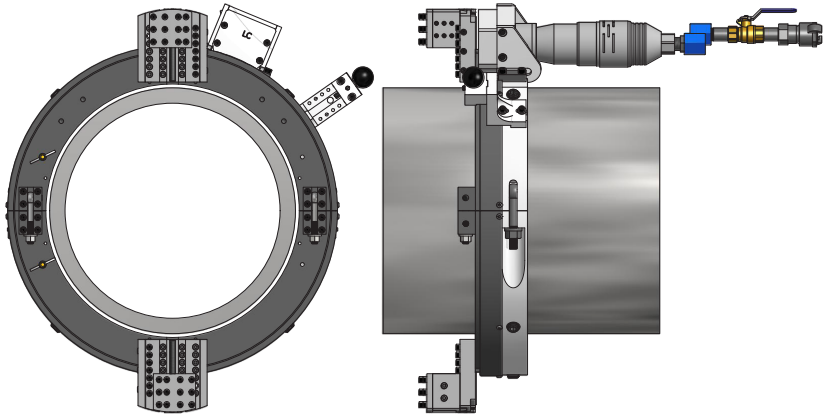

CLAMSHELL DRIVE CONFIGURATIONS

MACTECH PORTABLE MACHINING SOLUTIONS

Inline Drive

Right Angle Drive

Reversible Drive, Motor Rear

Reversible Drive, Motor Front

MACTECH
ON-SITE MACHINING SOLUTIONS

Mactech, Inc. • 4079 Pepin Ave. • Red Wing, MN 55066