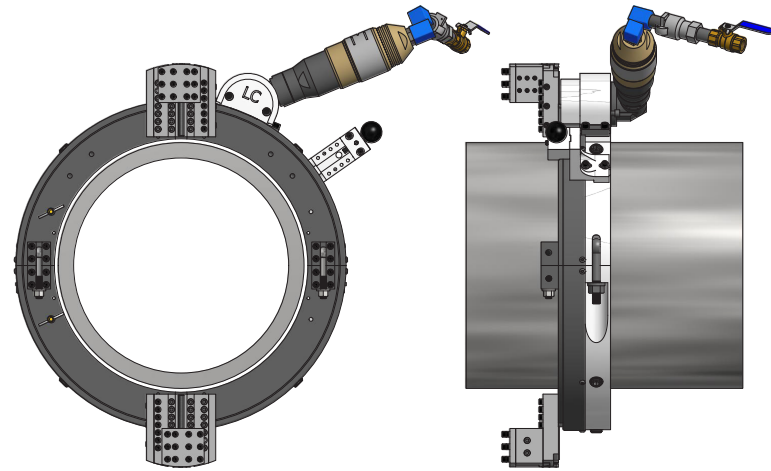

CLAMSHELL DRIVE CONFIGURATIONS

MACTECH PORTABLE MACHINING SOLUTIONS

Inline Drive

Right Angle Drive

Reversible Drive, Motor Rear

Reversible Drive, Motor Front

MACTECH
ON-SITE MACHINING SOLUTIONS

Mactech, Inc. • 4079 Pepin Ave. • Red Wing, MN 55066