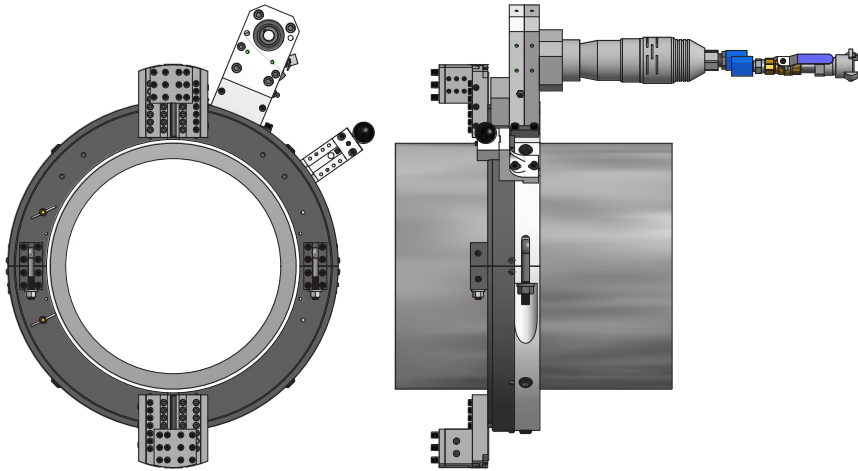

CLAMSHELL DRIVE CONFIGURATIONS

MACTECH PORTABLE MACHINING SOLUTIONS

Inline Drive

Right Angle Drive

Reversible Drive, Motor Rear

Reversible Drive, Motor Front

MACTECH
ON-SITE MACHINING SOLUTIONS

Mactech, Inc. • 4079 Pepin Ave. • Red Wing, MN 55066