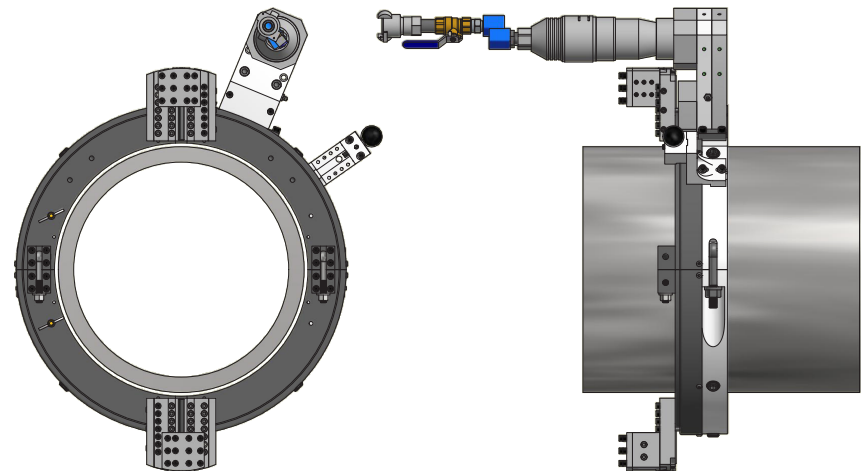

CLAMSHELL DRIVE CONFIGURATIONS

MACTECH PORTABLE MACHINING SOLUTIONS

Inline Drive

Right Angle Drive

Reversible Drive, Motor Rear

Reversible Drive, Motor Front

MACTECH
ON-SITE MACHINING SOLUTIONS

Mactech, Inc. • 4079 Pepin Ave. • Red Wing, MN 55066